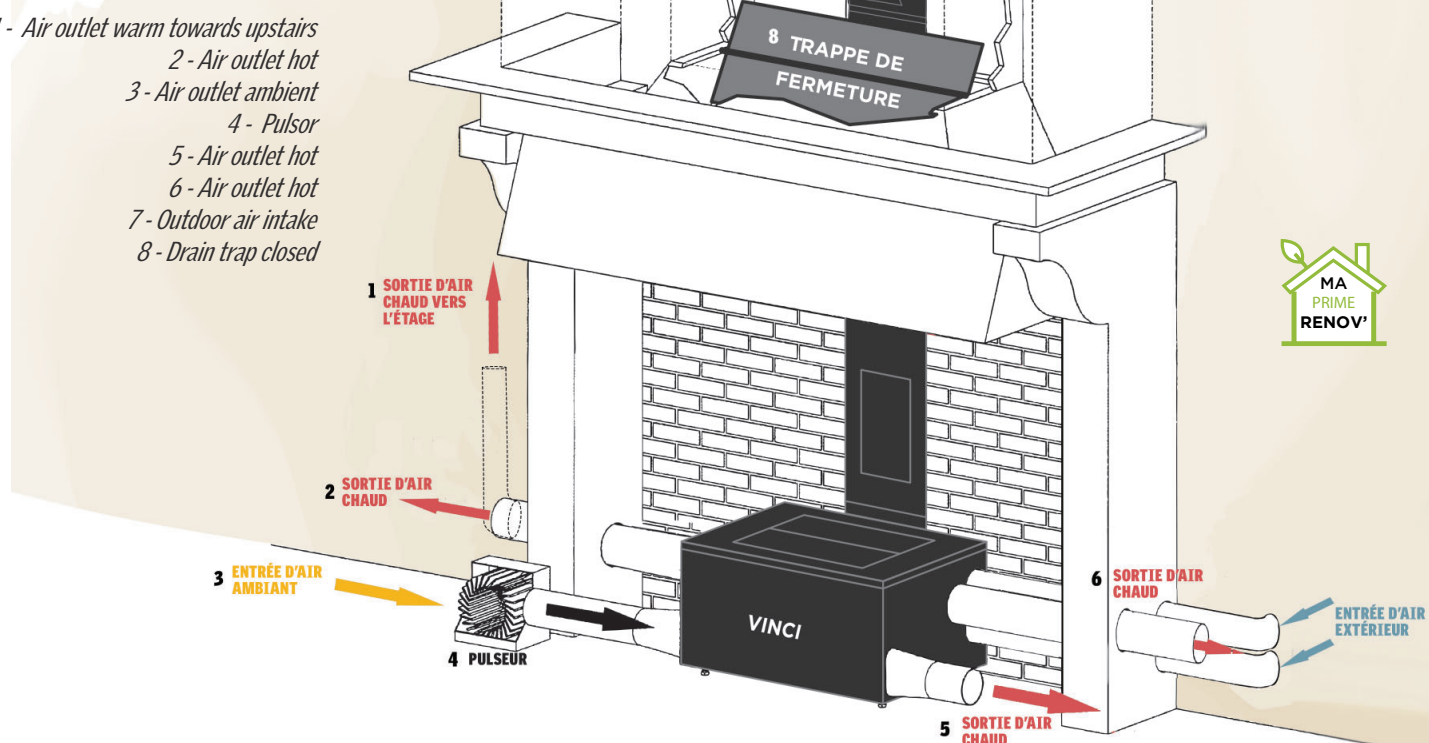

Concerned about the value that your old fireplace represents in your eyes, we preserve all its aesthetics and seek above all to enhance it by installing a high-performance system that will heat your interior. No need to break everything, thanks to special renovation Vinci fireplaces and our tailor-made trap system.